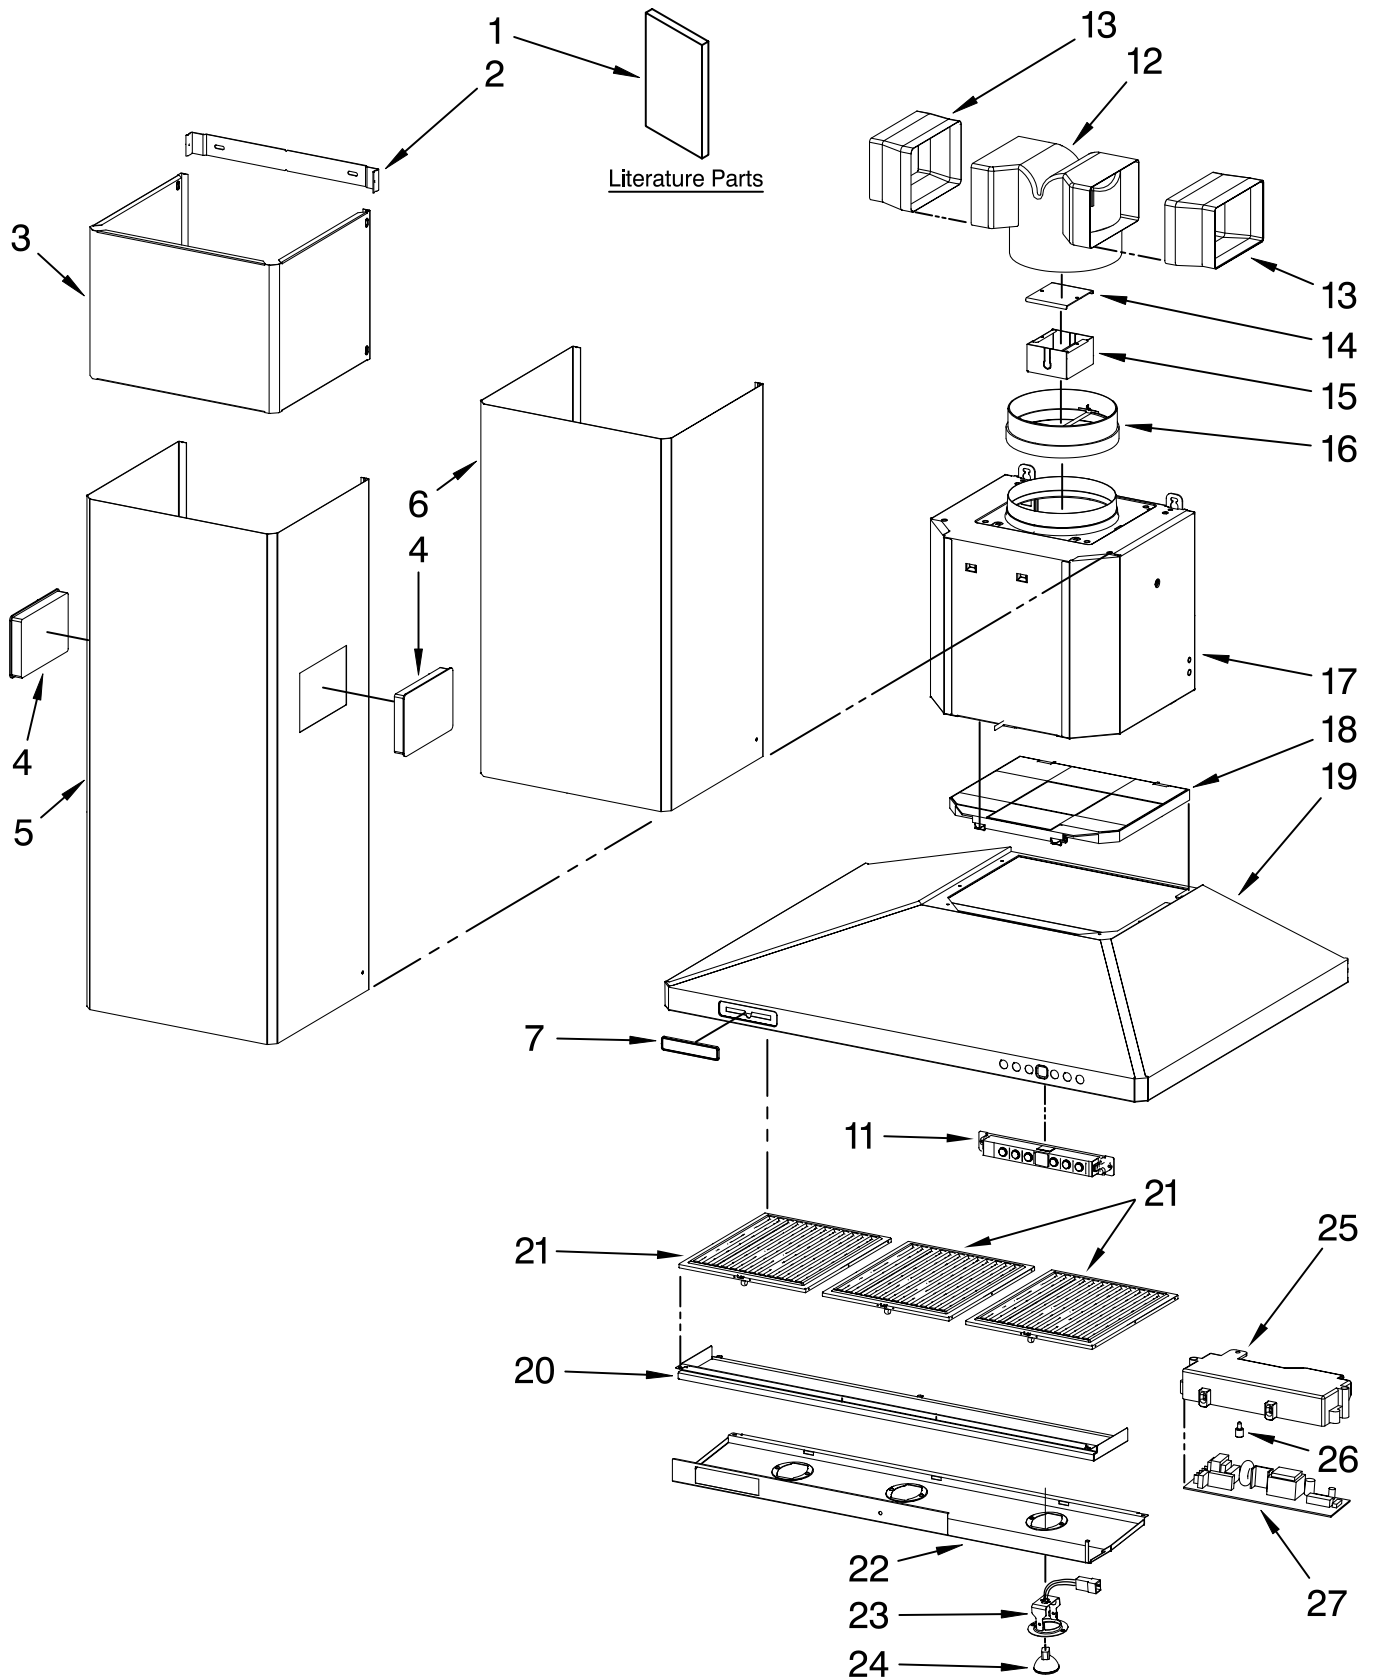

For Model: KWCU465SWH0, KWCU465SSS0, KWCU465SBL0

(White)

(Stainless)

(Black)

FOR ORDERING INFORMATION REFER TO PARTS PRICE LIST

HOOD PARTS

For Model: KWCU465SWH0, KWCU465SSS0, KWCU465SBL0

(White)

(Stainless)

(Black)

Illus. No.	Part No.	DESCRIPTION	Illus. No.	Part No.	DESCRIPTION	Illus. No.	Part No.	DESCRIPTION
1		Literature Parts	6		Pipe Fitting (Ducted)	18		Hood, Upper (Not Serviced)
	W10139780	Use & Care Guide		W10138377	White	19		Hood
2	8190354	Bracket, Upper		W10138378	Black		W10139275	White
3		Pipe, Fitting (Upper)		W10138379	S.Steel		W10139277	Black
	W10138366	White	7		Nameplate		W10139278	S.Steel
	W10138368	Black		W10138380	White	20		Support, Filter
	W10138369	S.Steel		W10138381	Black		W10139271	White
4		Air-Outlet		W10138382	S.Steel		W10139273	Black
	4360316	LH White	11	W10138386	Board, Control		W10139274	S.Steel
	W10138373	LH Black	12	8190355	Duct, Air	21	8189594	Filter
	4360330	LH S.Steel	13	8190356	Duct, Air Spacer	22		Support, Light
	4360323	RH White	14	8190359	Cover, Terminal		W10139265	White
	W10138372	RH Black	15	8190360	Box, Terminal		W10139266	Black
	4360332	RH S.Steel	16	8190358	Damper, Hood		W10139268	S.Steel
5		Pipe Fitting (Ductless)	17		Casing, Motor (Not Serviced)	23	W10138354	Socket, Light
	W10138374	White				24	W10134395	Bulb, Light
	W10138375	Black				25	W10138395	Box, Control
	W10138376	S.Steel				26	W10138394	Knob, Control
						27	W10138496	Control, Motor